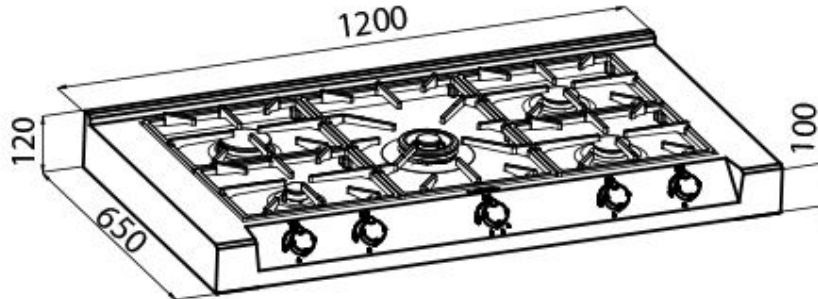

Rangetop Foster Milano

Rangetop and Top inox

Code: 3167 000

DETAILS

Material AISI 304 stainless steel

Texture Brushed in line

Dimensions 1200x650 mm

Heating element Five burners

Built-in hole 1120x620 mm

Grids Cast iron grids and enamelled burner covers

Total power 11.700 W

Auxiliary 1.000 W

Semirapid 2 x 1.750 W

Rapid 3.000 W

Dual 4.200 W

Safety Safety valve with quick-acting thermocouple

Ignition Electric ignition under knob

Gas type Tested for installation with natural gas, LPG nozzle set included.

Type Gas Hob

TECHNICAL DATA

Incasso

①

②

③